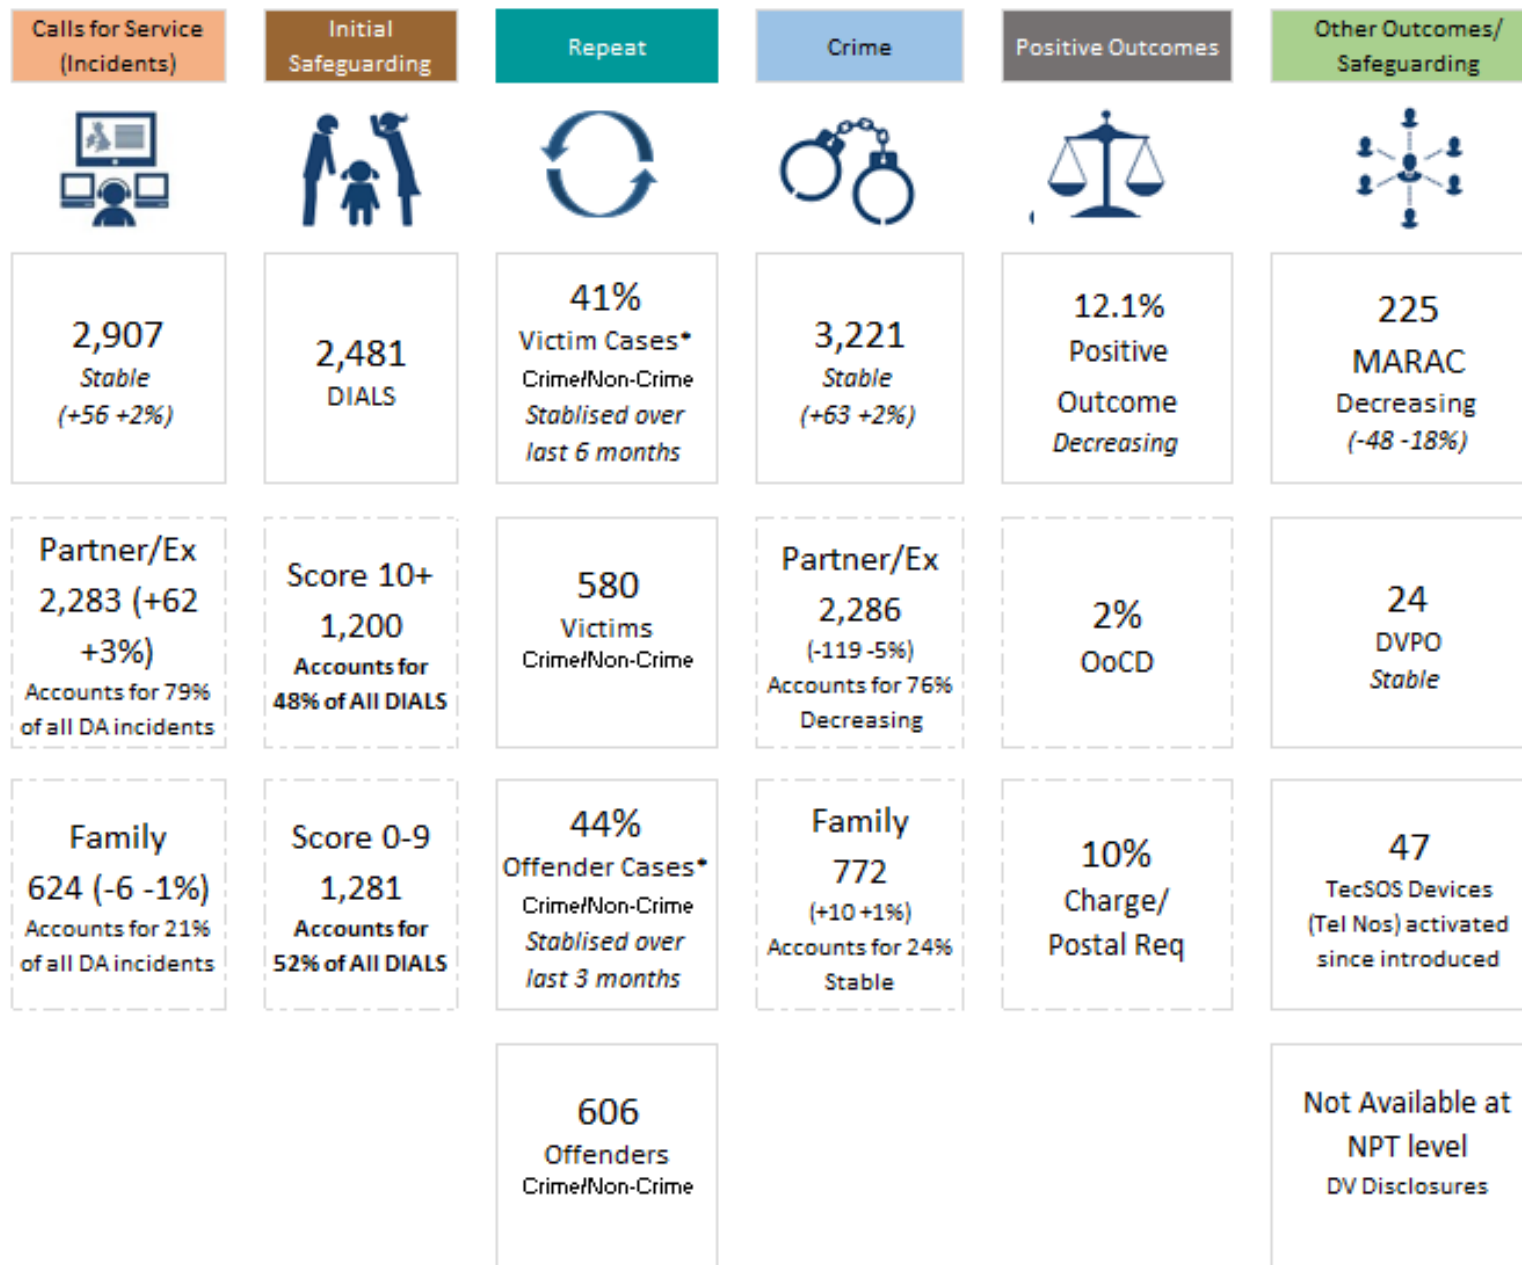

## Domestic Abuse in Newcastle - Last 12 months to Sept 2019

\* Repeat Cases to 12 months to June 19

PROTECT Personal